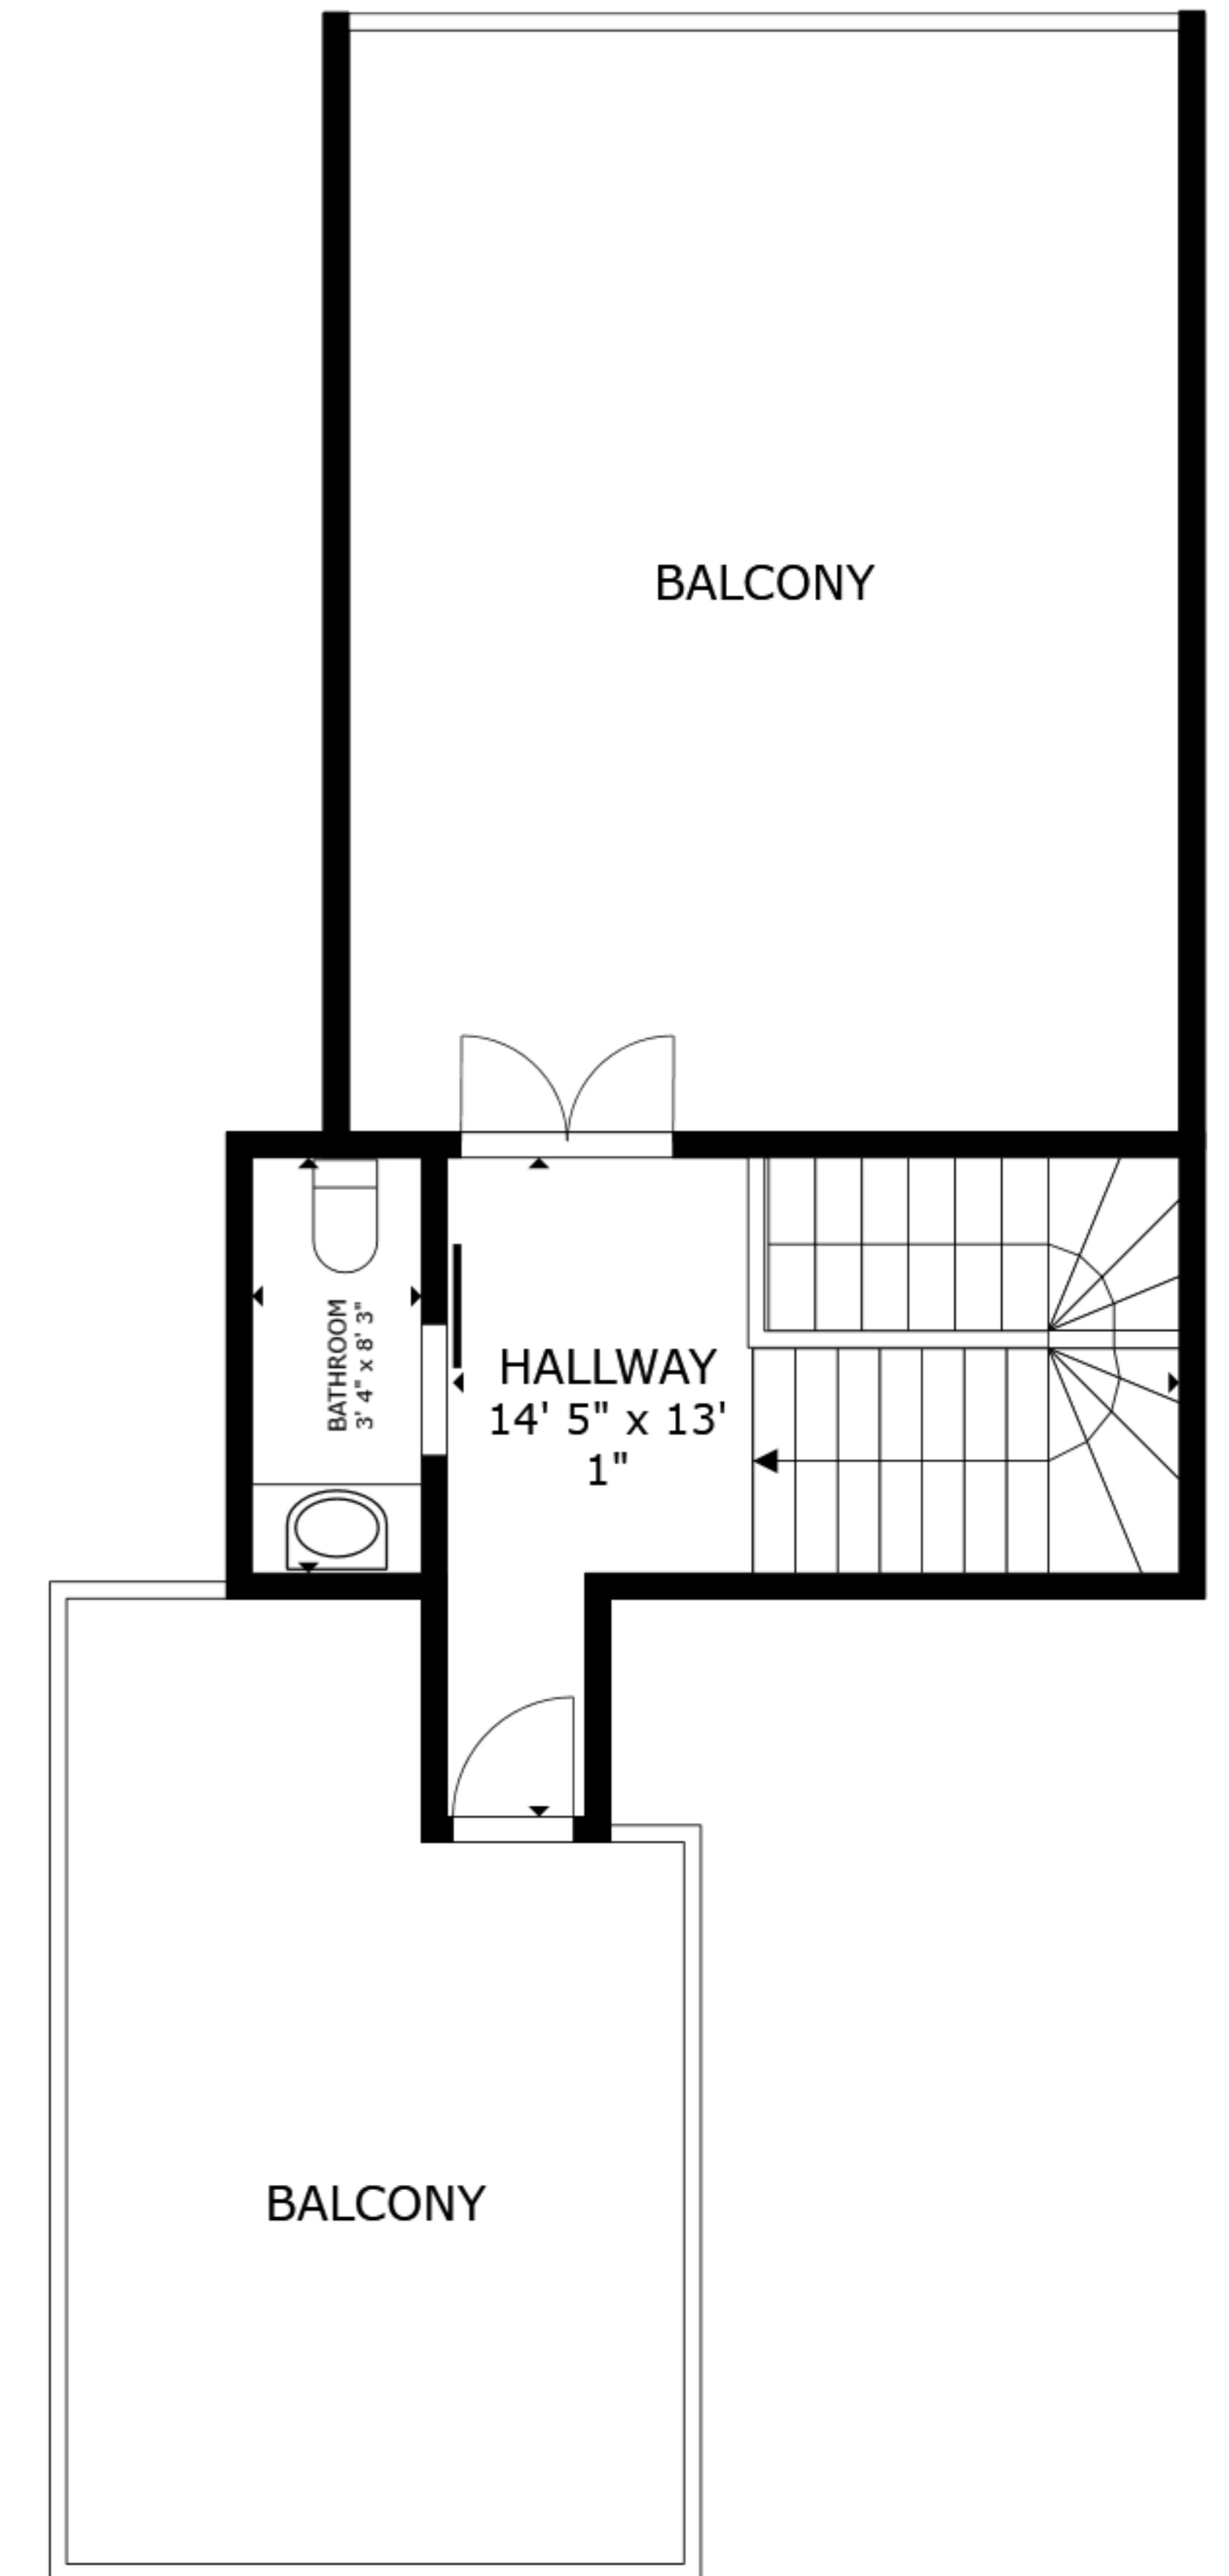

FLOOR 1

FLOOR 2

FLOOR 3

GROSS INTERNAL AREA  
 FLOOR 1 1,164 sq.ft. FLOOR 2 1,306 sq.ft. FLOOR 3 165 sq.ft.  
 EXCLUDED AREAS : PATIO 481 sq.ft. BALCONY 360 sq.ft. BALCONY 209 sq.ft.  
 TOTAL : 2,635 sq.ft.  
 SIZES AND DIMENSIONS ARE APPROXIMATE, ACTUAL MAY VARY.