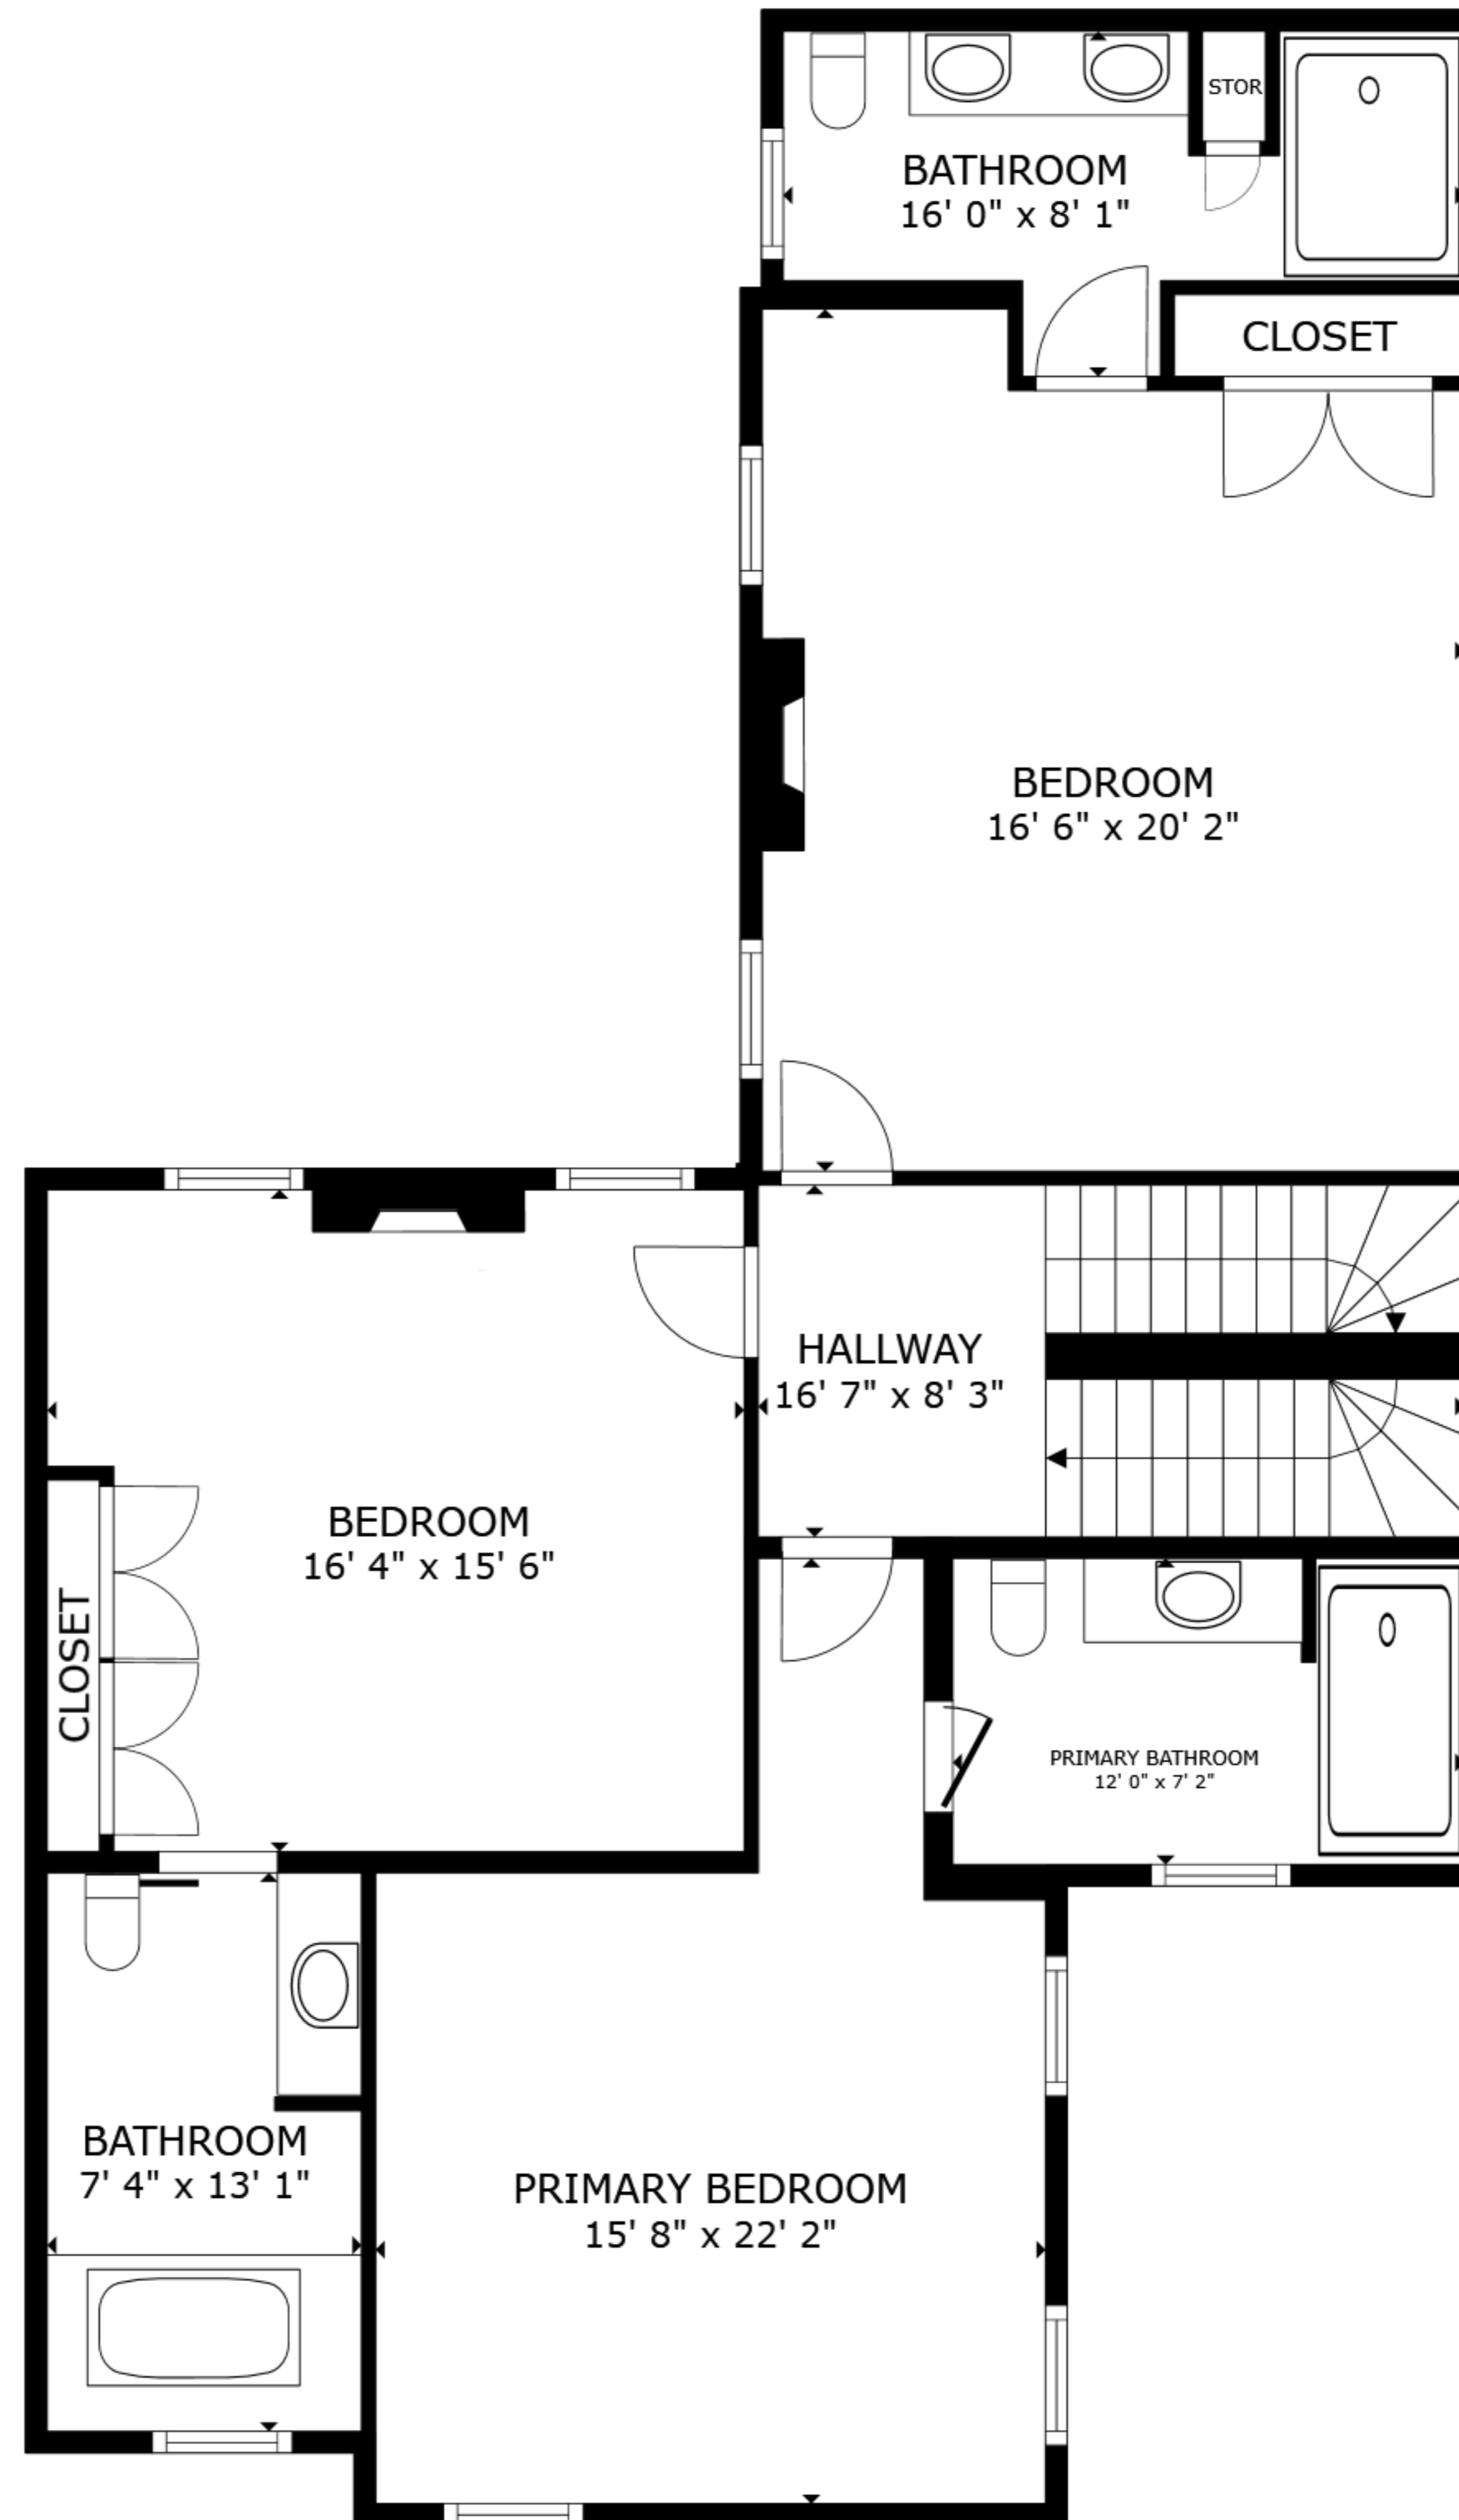

FLOOR 1

FLOOR 2

FLOOR 3

GROSS INTERNAL AREA  
 FLOOR 1 1,164 sq.ft. FLOOR 2 1,306 sq.ft. FLOOR 3 165 sq.ft.  
 EXCLUDED AREAS : PATIO 481 sq.ft. BALCONY 360 sq.ft. BALCONY 209 sq.ft.  
 TOTAL : 2,635 sq.ft.  
 SIZES AND DIMENSIONS ARE APPROXIMATE, ACTUAL MAY VARY.