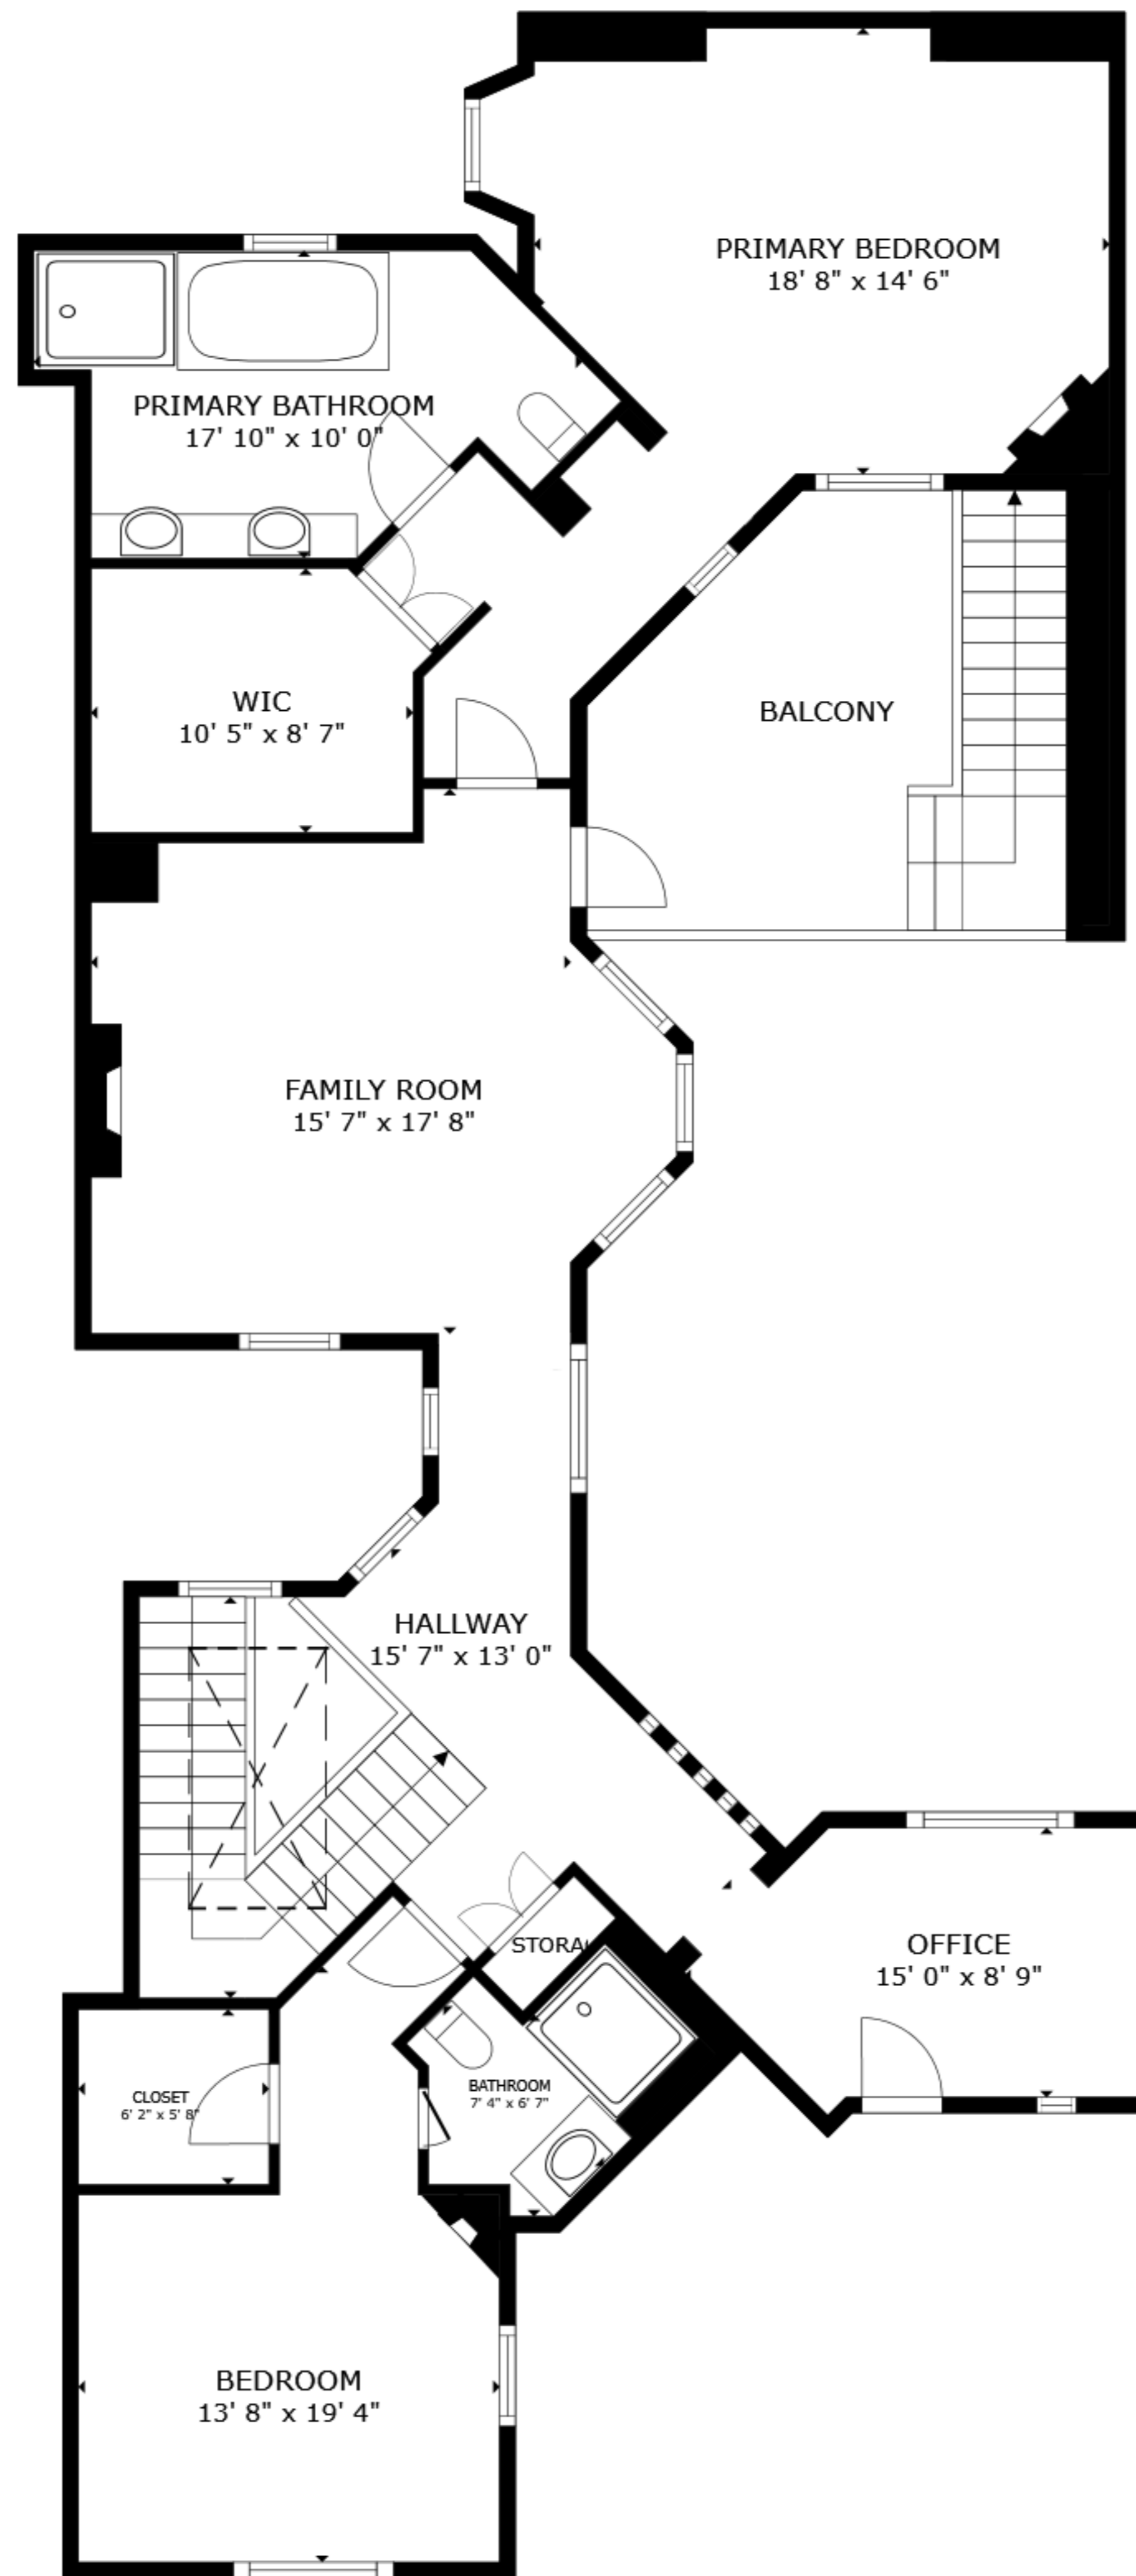

FLOOR 1

FLOOR 2

FLOOR 3

GROSS INTERNAL AREA
 FLOOR 1 1,387 sq.ft. FLOOR 2 1,539 sq.ft.
 EXCLUDED AREAS : VERANDA 116 sq.ft. PATIO 224 sq.ft. BALCONY 198 sq.ft. BALCONY
 1,952 sq.ft.
 TOTAL : 2,926 sq.ft.
 SIZES AND DIMENSIONS ARE APPROXIMATE, ACTUAL MAY VARY.