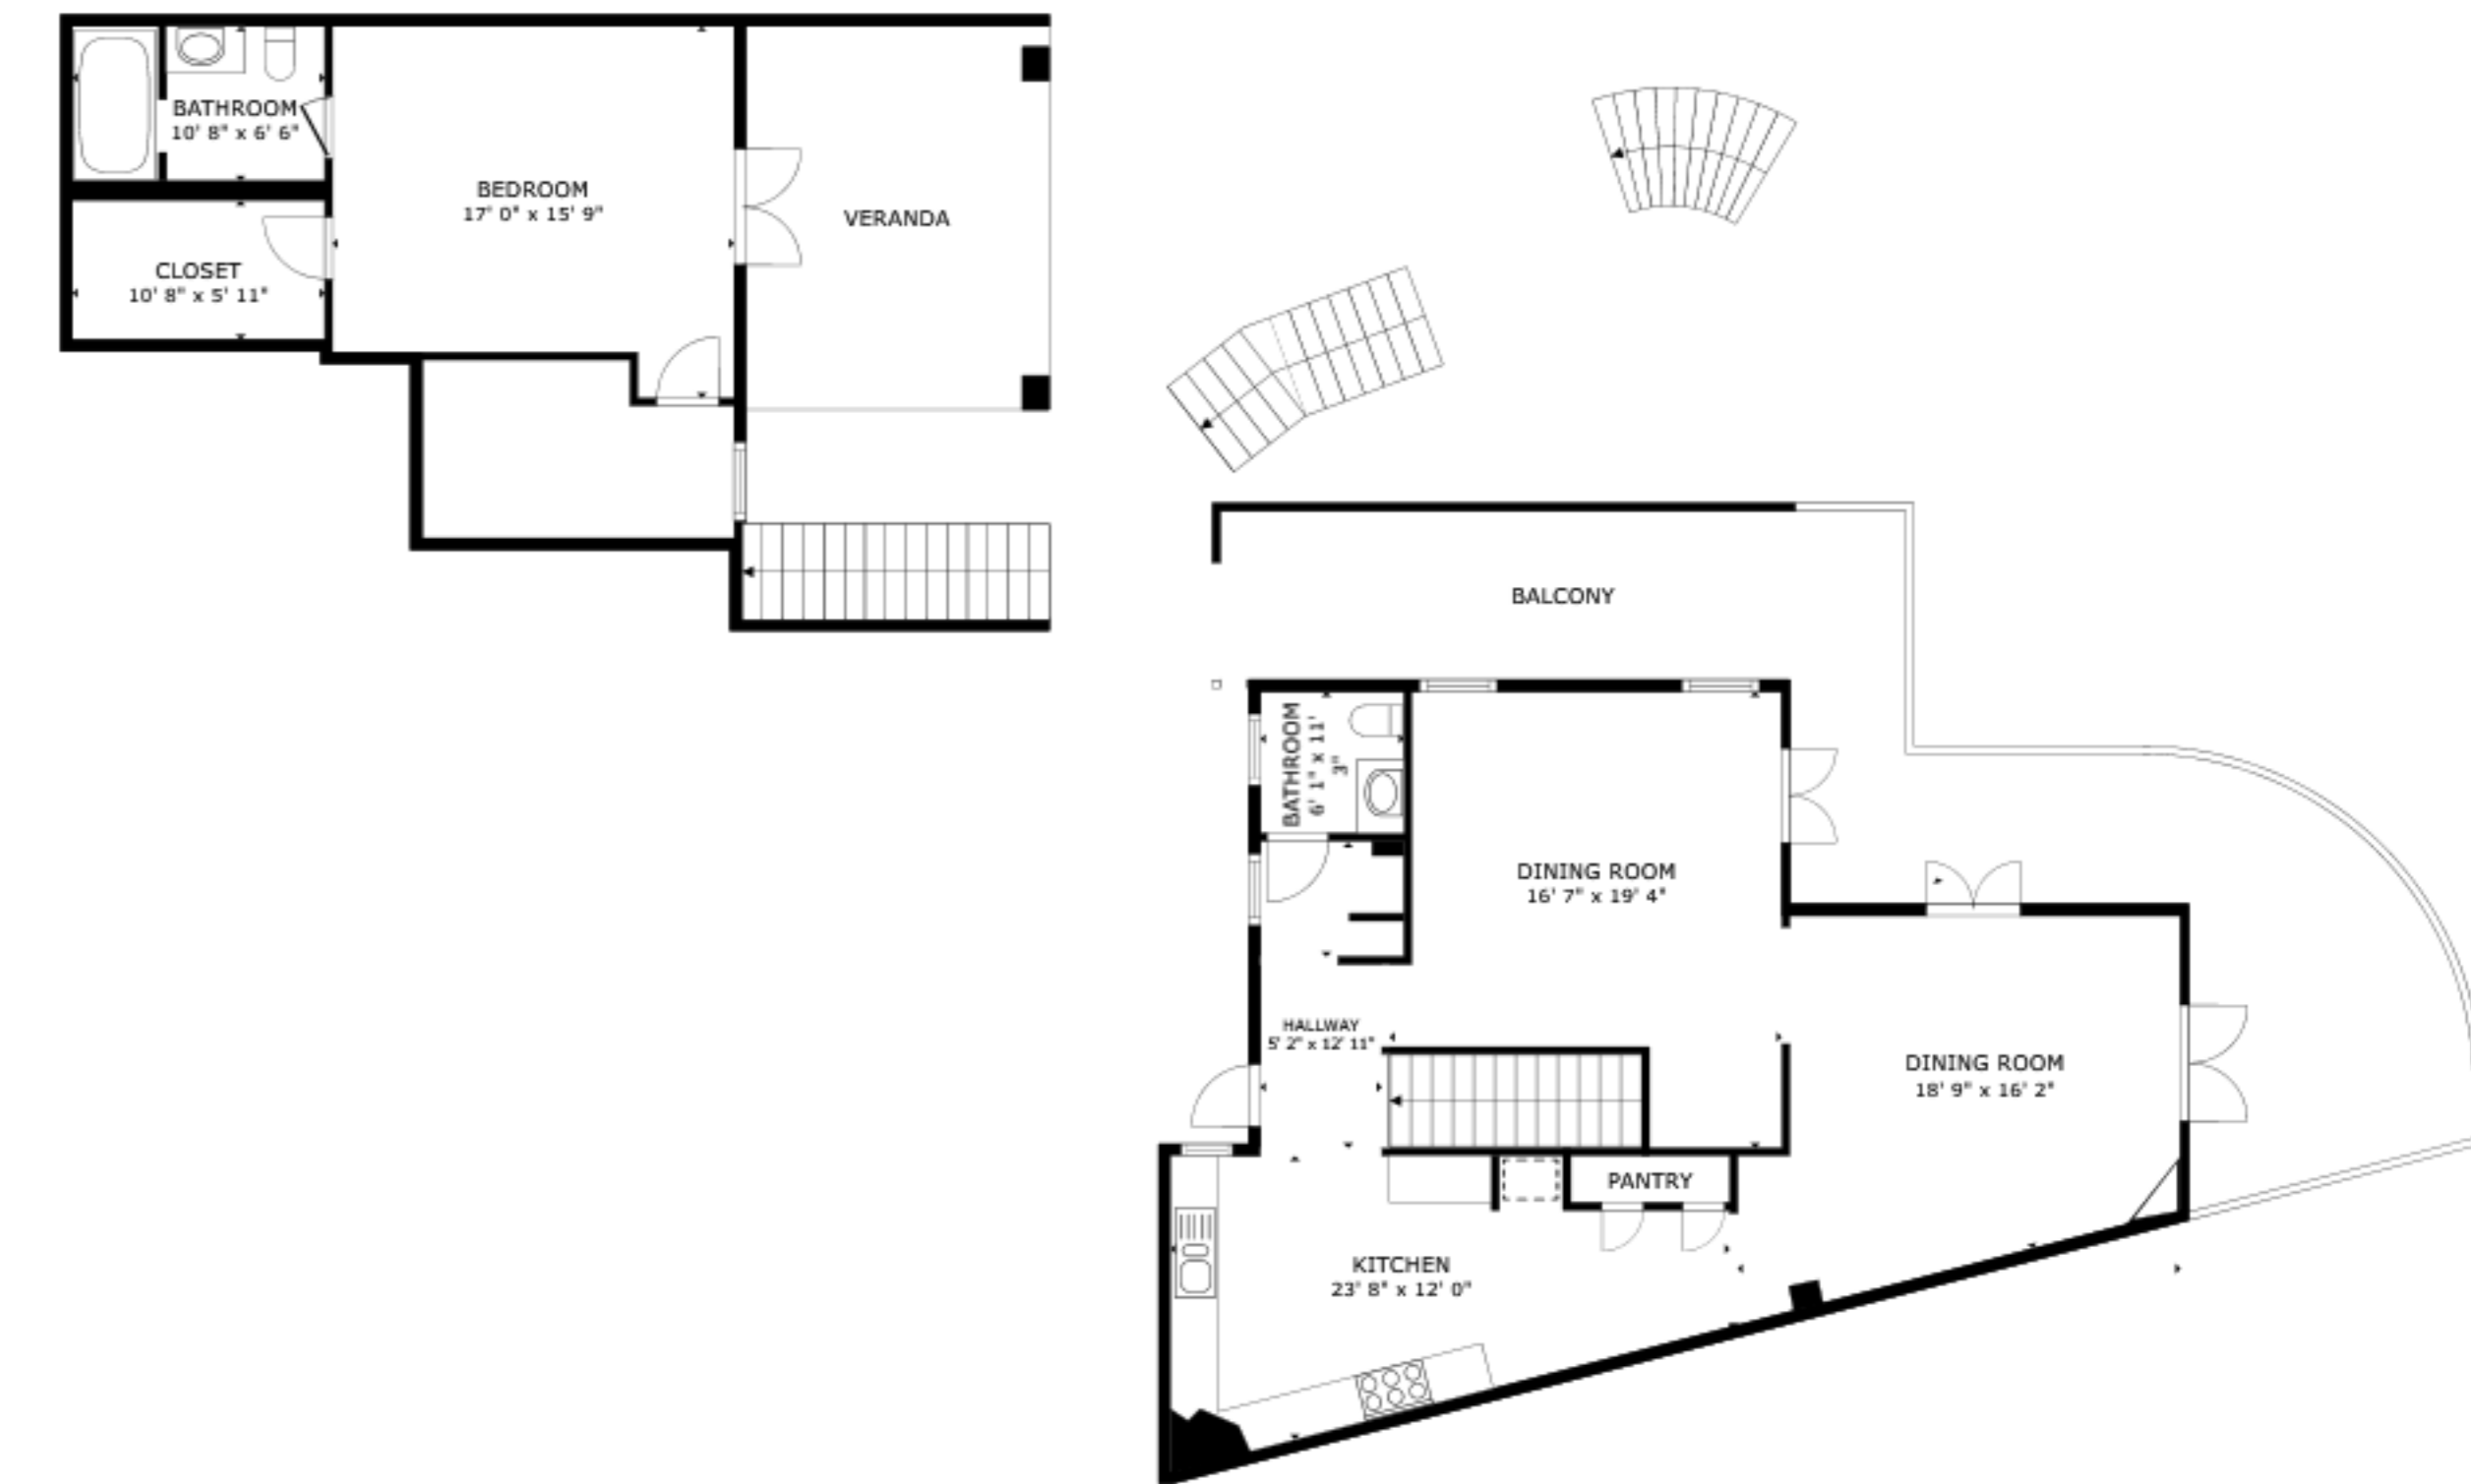

FLOOR 1

FLOOR 2

FLOOR 3

FLOOR 4

FLOOR 5

FLOOR 6

GROSS INTERNAL AREA
 FLOOR 1 789 sq.ft. FLOOR 2 996 sq.ft. FLOOR 3 1,475 sq.ft. FLOOR 4 62 sq.ft. FLOOR 5 778 sq.ft. FLOOR 6 341 sq.ft.
 EXCLUDED AREAS : PATIO 260 sq.ft. BALCONY 473 sq.ft. VERANDA 208 sq.ft. BALCONY 503 sq.ft. GARAGE 830 sq.ft. BALCONY 157 sq.ft. BALCONY 317 sq.ft.
 TOTAL : 4,441 sq.ft.

SIZES AND DIMENSIONS ARE APPROXIMATE, ACTUAL MAY VARY.