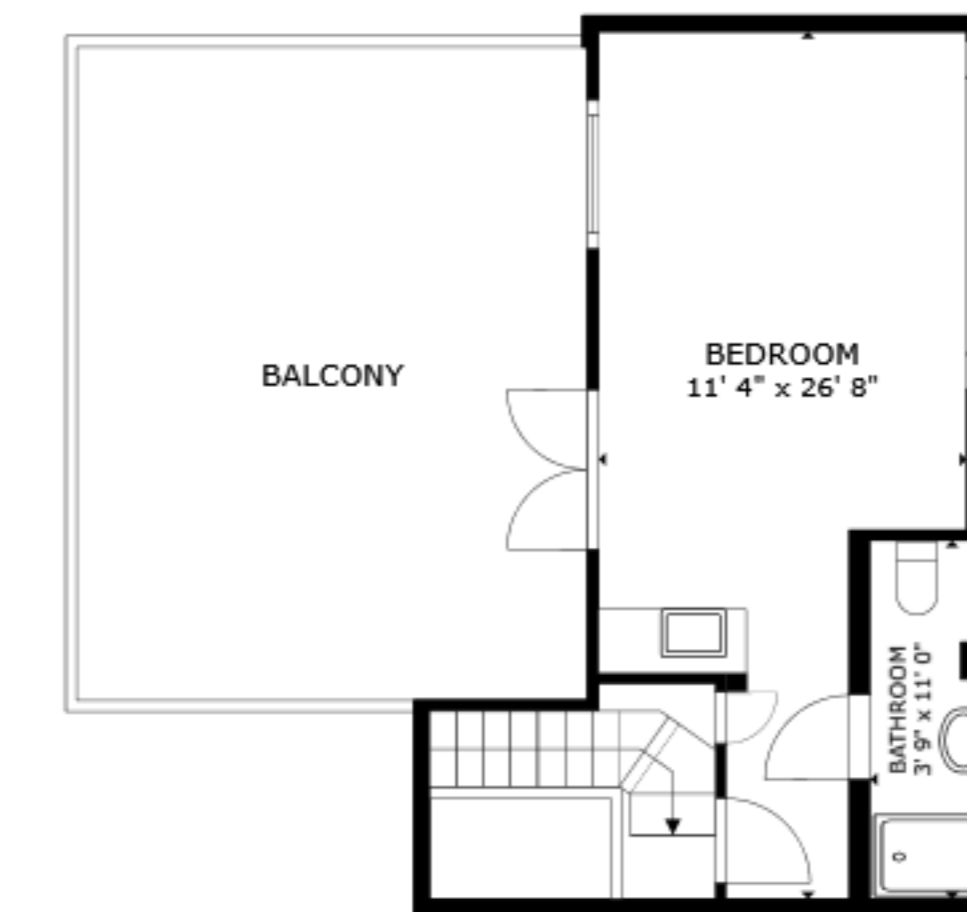

FLOOR 1

FLOOR 2

FLOOR 3

FLOOR 4

FLOOR 5

FLOOR 6

GROSS INTERNAL AREA
 FLOOR 1 789 sq.ft. FLOOR 2 996 sq.ft. FLOOR 3 1,475 sq.ft. FLOOR 4 62 sq.ft. FLOOR 5 778 sq.ft. FLOOR 6 341 sq.ft.
 EXCLUDED AREAS : PATIO 260 sq.ft. BALCONY 473 sq.ft. VERANDA 208 sq.ft. BALCONY 503 sq.ft. GARAGE 830 sq.ft. BALCONY 157 sq.ft. BALCONY 317 sq.ft.
 TOTAL : 4,441 sq.ft.

SIZES AND DIMENSIONS ARE APPROXIMATE, ACTUAL MAY VARY.