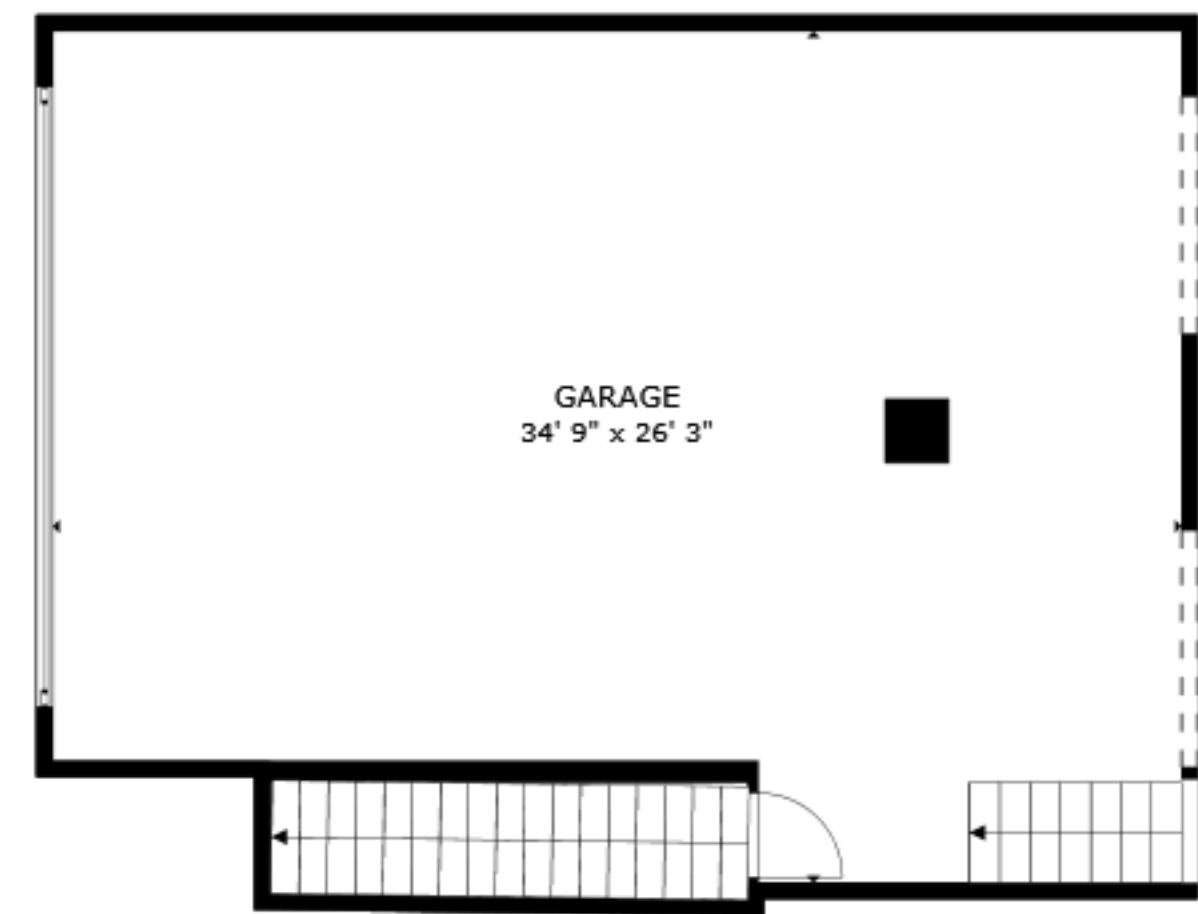

FLOOR 1

FLOOR 2

FLOOR 3

FLOOR 4

FLOOR 5

FLOOR 6

GROSS INTERNAL AREA
 FLOOR 1 789 sq.ft. FLOOR 2 996 sq.ft. FLOOR 3 1,475 sq.ft. FLOOR 4 62 sq.ft. FLOOR 5 778 sq.ft. FLOOR 6 341 sq.ft.
 EXCLUDED AREAS : PATIO 260 sq.ft. BALCONY 473 sq.ft. VERANDA 208 sq.ft. BALCONY 503 sq.ft. GARAGE 830 sq.ft. BALCONY 157 sq.ft. BALCONY 317 sq.ft.
 TOTAL : 4,441 sq.ft.

SIZES AND DIMENSIONS ARE APPROXIMATE, ACTUAL MAY VARY.