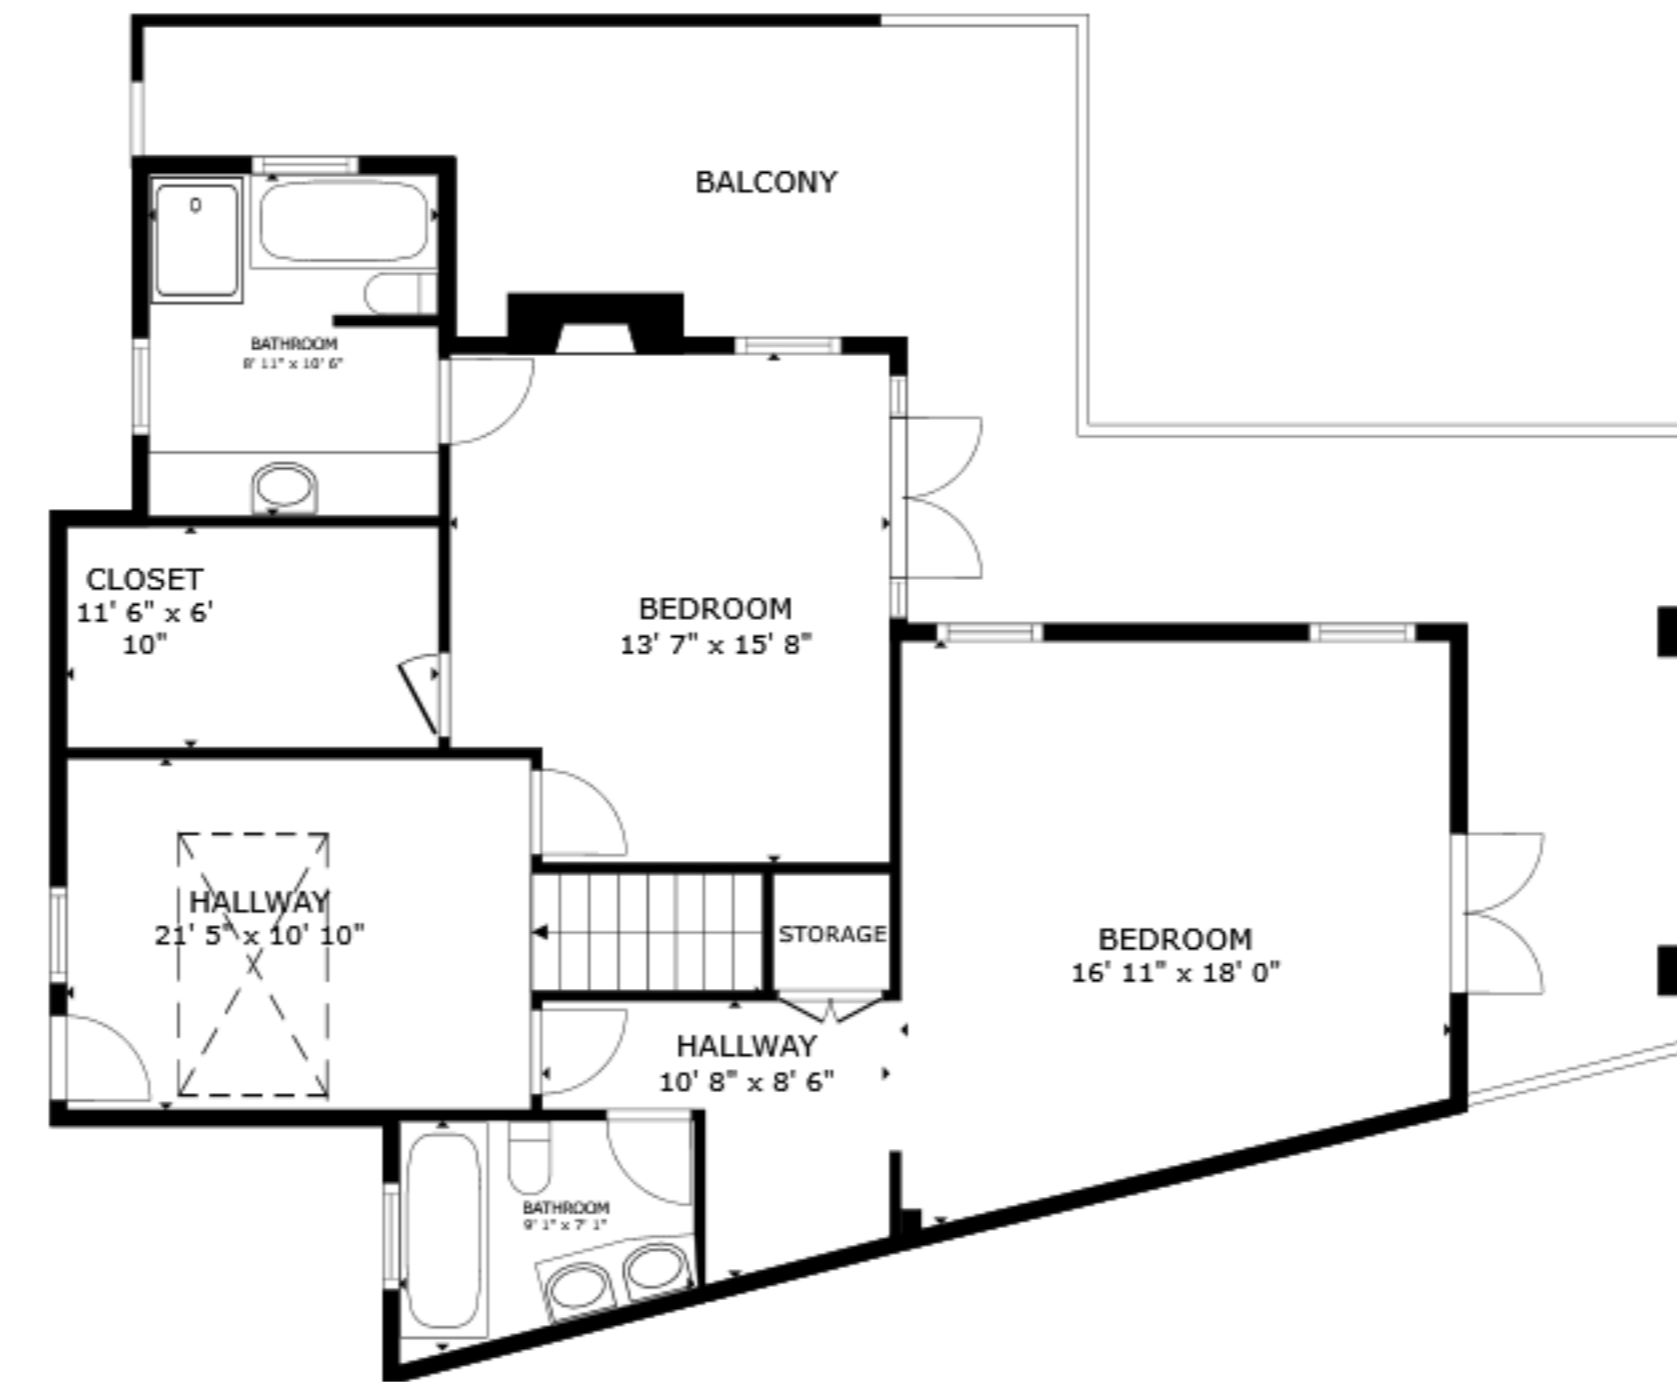

FLOOR 1

FLOOR 2

FLOOR 3

FLOOR 4

FLOOR 5

FLOOR 6

GROSS INTERNAL AREA
 FLOOR 1 789 sq.ft. FLOOR 2 996 sq.ft. FLOOR 3 1,475 sq.ft. FLOOR 4 62 sq.ft. FLOOR 5 778 sq.ft. FLOOR 6 341 sq.ft.
 EXCLUDED AREAS : PATIO 260 sq.ft. BALCONY 473 sq.ft. VERANDA 208 sq.ft. BALCONY 503 sq.ft. GARAGE 830 sq.ft. BALCONY 157 sq.ft. BALCONY 317 sq.ft.
 TOTAL : 4,441 sq.ft.

SIZES AND DIMENSIONS ARE APPROXIMATE, ACTUAL MAY VARY.