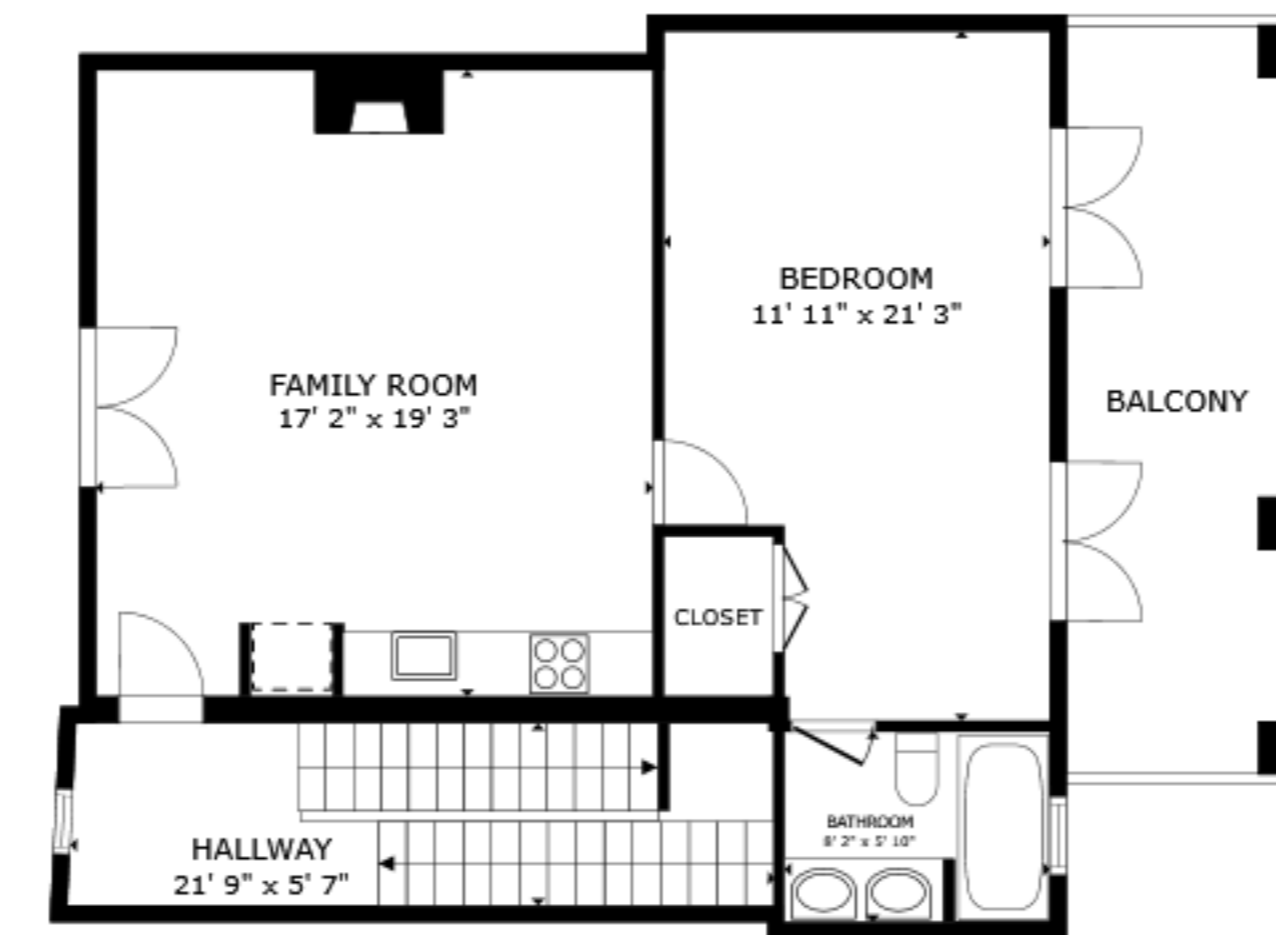

FLOOR 1

FLOOR 2

FLOOR 3

FLOOR 4

FLOOR 5

FLOOR 6

GROSS INTERNAL AREA
 FLOOR 1 789 sq.ft. FLOOR 2 996 sq.ft. FLOOR 3 1,475 sq.ft. FLOOR 4 62 sq.ft. FLOOR 5 778 sq.ft. FLOOR 6 341 sq.ft.
 EXCLUDED AREAS : PATIO 260 sq.ft. BALCONY 473 sq.ft. VERANDA 208 sq.ft. BALCONY 503 sq.ft. GARAGE 830 sq.ft. BALCONY 157 sq.ft. BALCONY 317 sq.ft.
 TOTAL : 4,441 sq.ft.

SIZES AND DIMENSIONS ARE APPROXIMATE, ACTUAL MAY VARY.