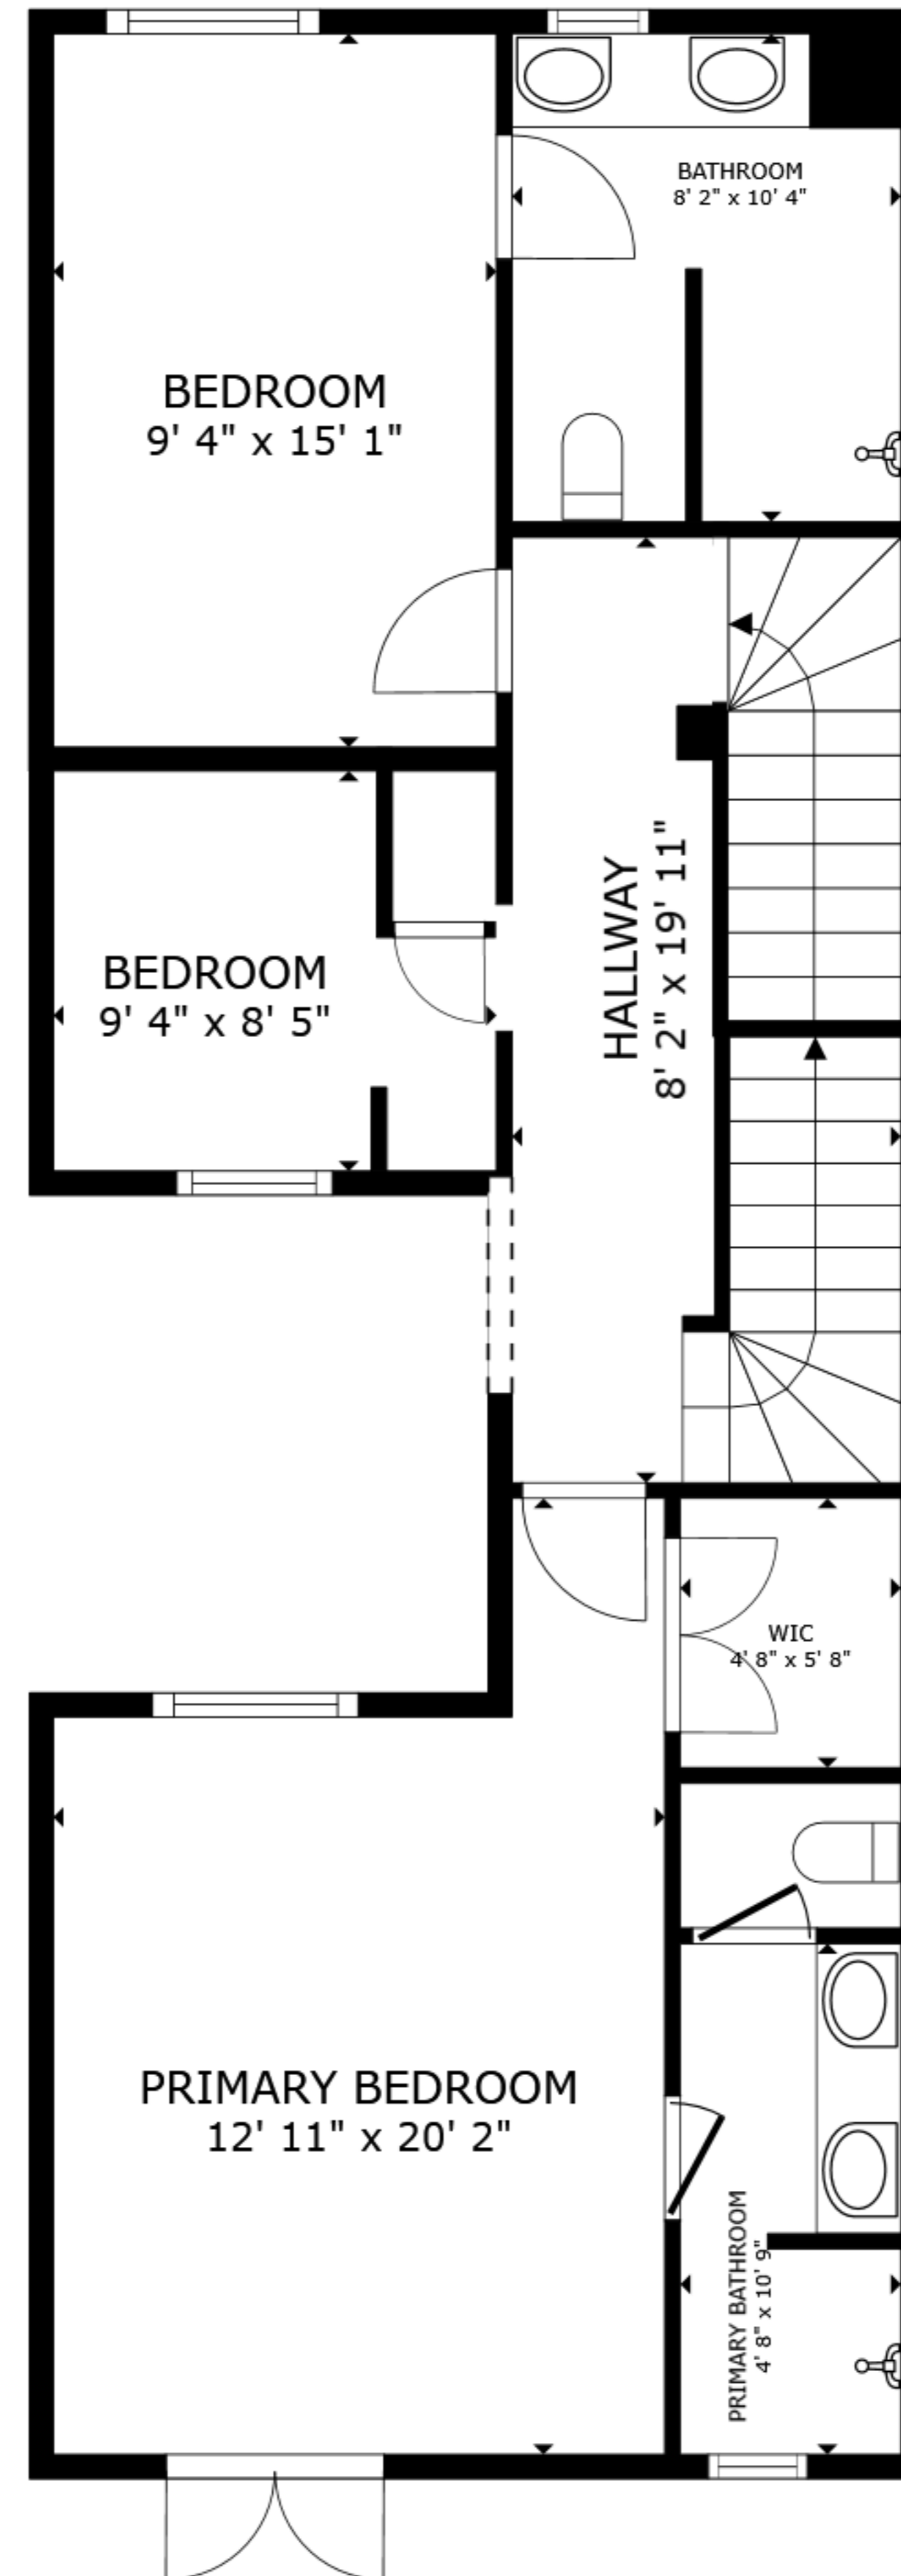

FLOOR 1

FLOOR 2

FLOOR 3

GROSS INTERNAL AREA  
 FLOOR 1 556 sq.ft. FLOOR 2 801 sq.ft. FLOOR 3 190 sq.ft.  
 EXCLUDED AREAS : PATIO 332 sq.ft. PATIO 111 sq.ft. BALCONY 294 sq.ft. BALCONY 124 sq.ft.  
 TOTAL : 1,547 sq.ft.  
 SIZES AND DIMENSIONS ARE APPROXIMATE, ACTUAL MAY VARY.