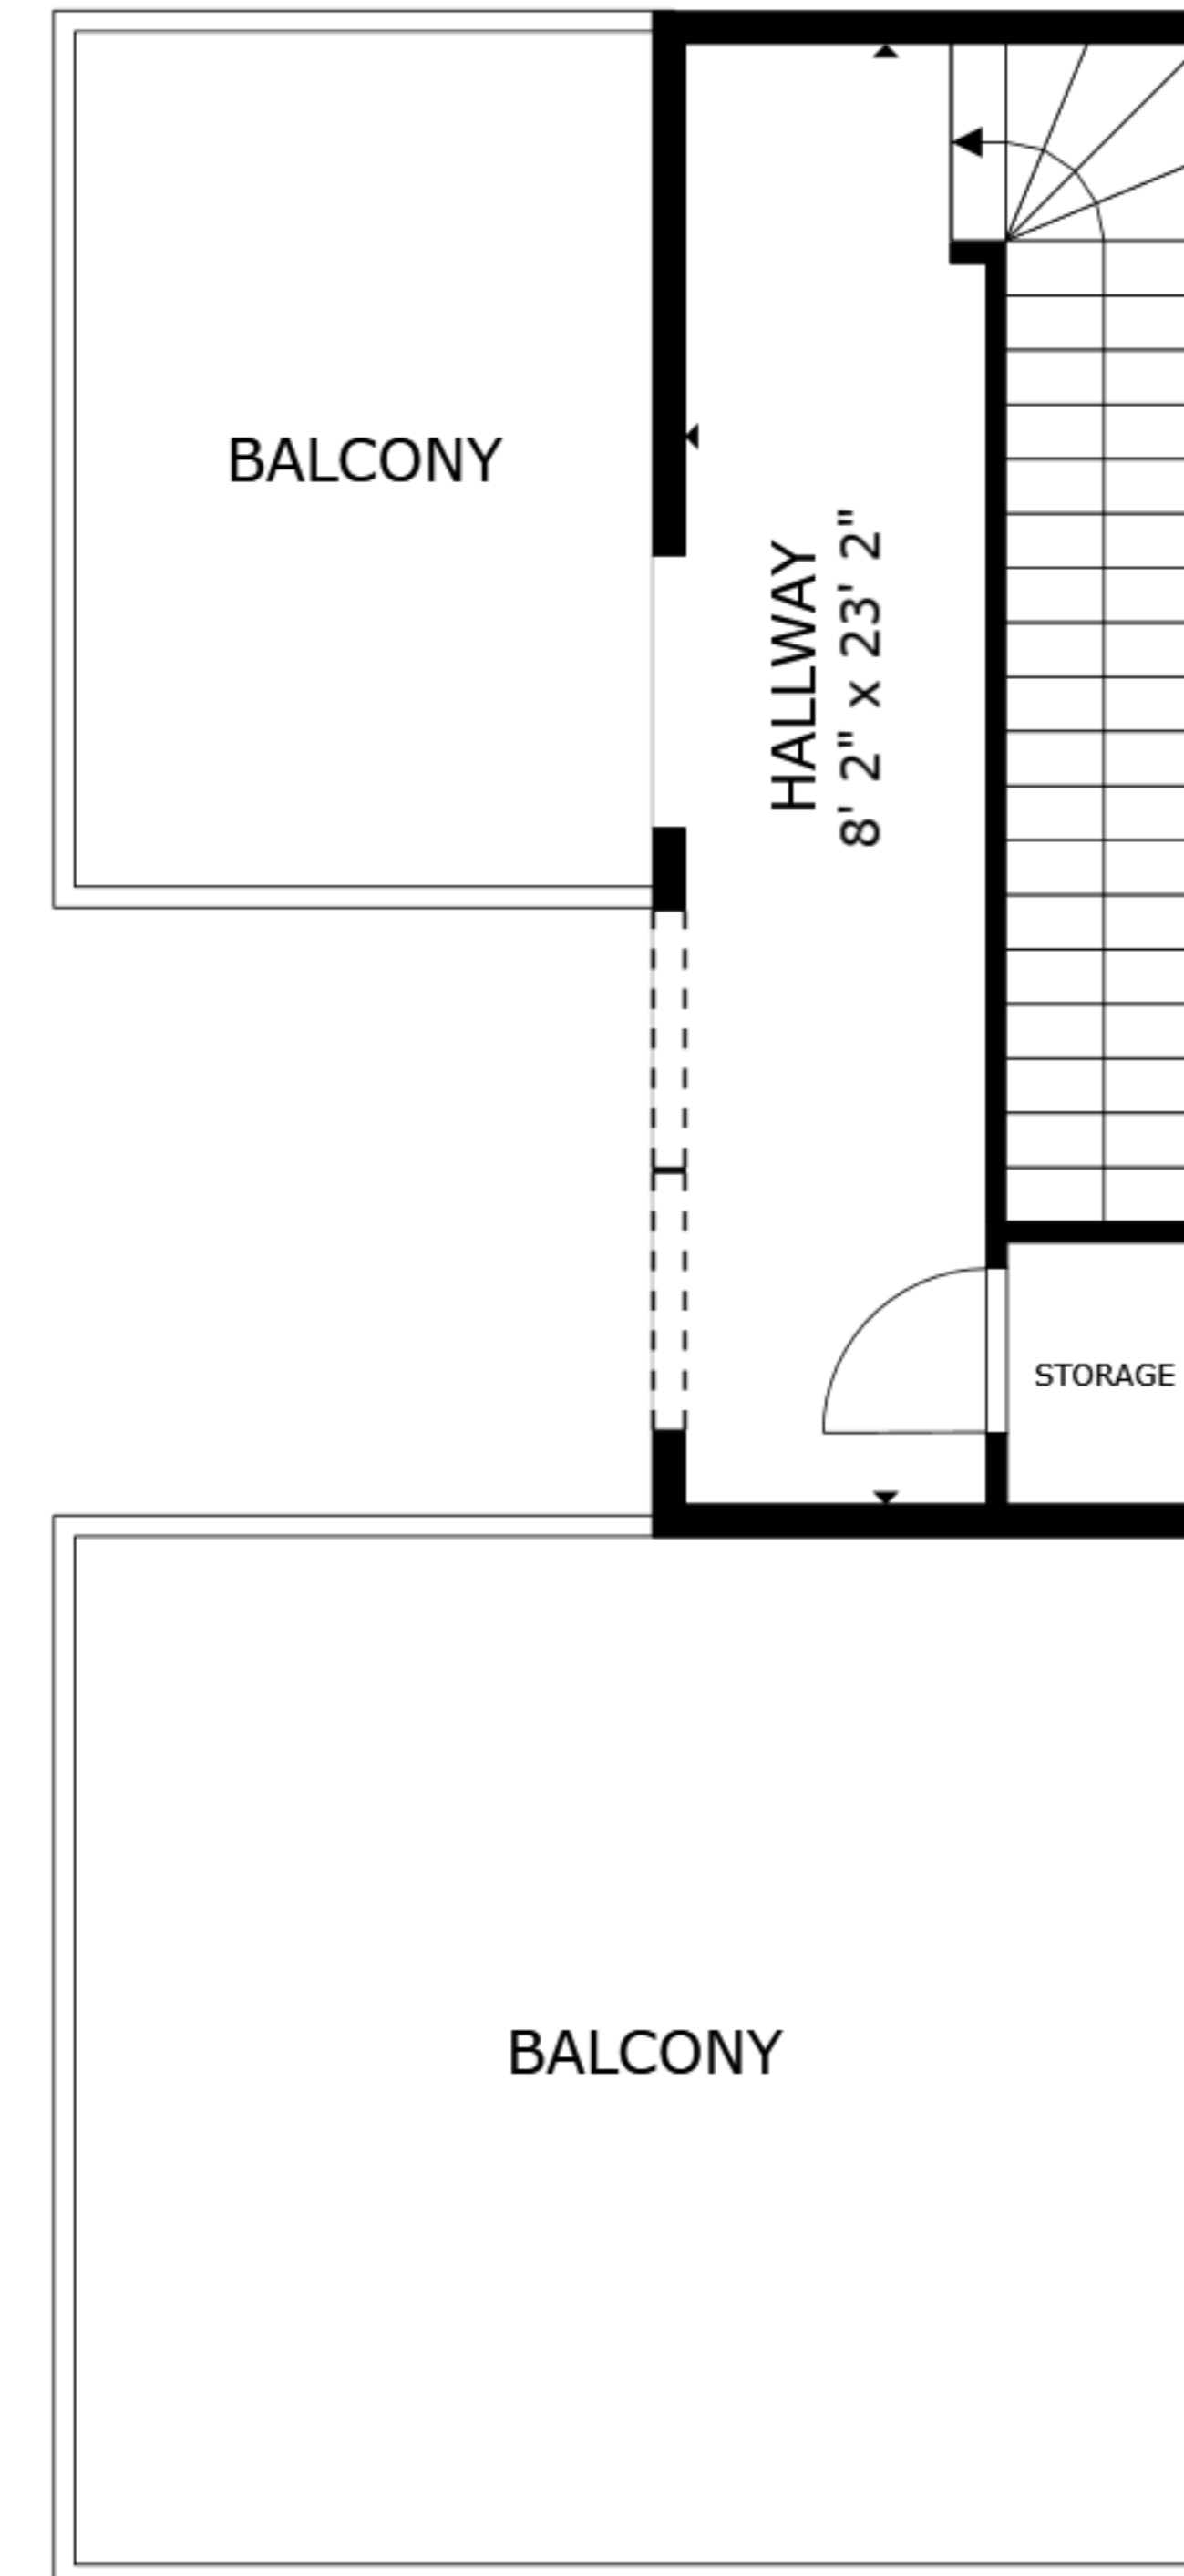

FLOOR 1

FLOOR 2

FLOOR 3

GROSS INTERNAL AREA  
 FLOOR 1 556 sq.ft. FLOOR 2 801 sq.ft. FLOOR 3 190 sq.ft.  
 EXCLUDED AREAS : PATIO 332 sq.ft. PATIO 111 sq.ft. BALCONY 294 sq.ft. BALCONY 124 sq.ft.  
 TOTAL : 1,547 sq.ft.  
 SIZES AND DIMENSIONS ARE APPROXIMATE, ACTUAL MAY VARY.