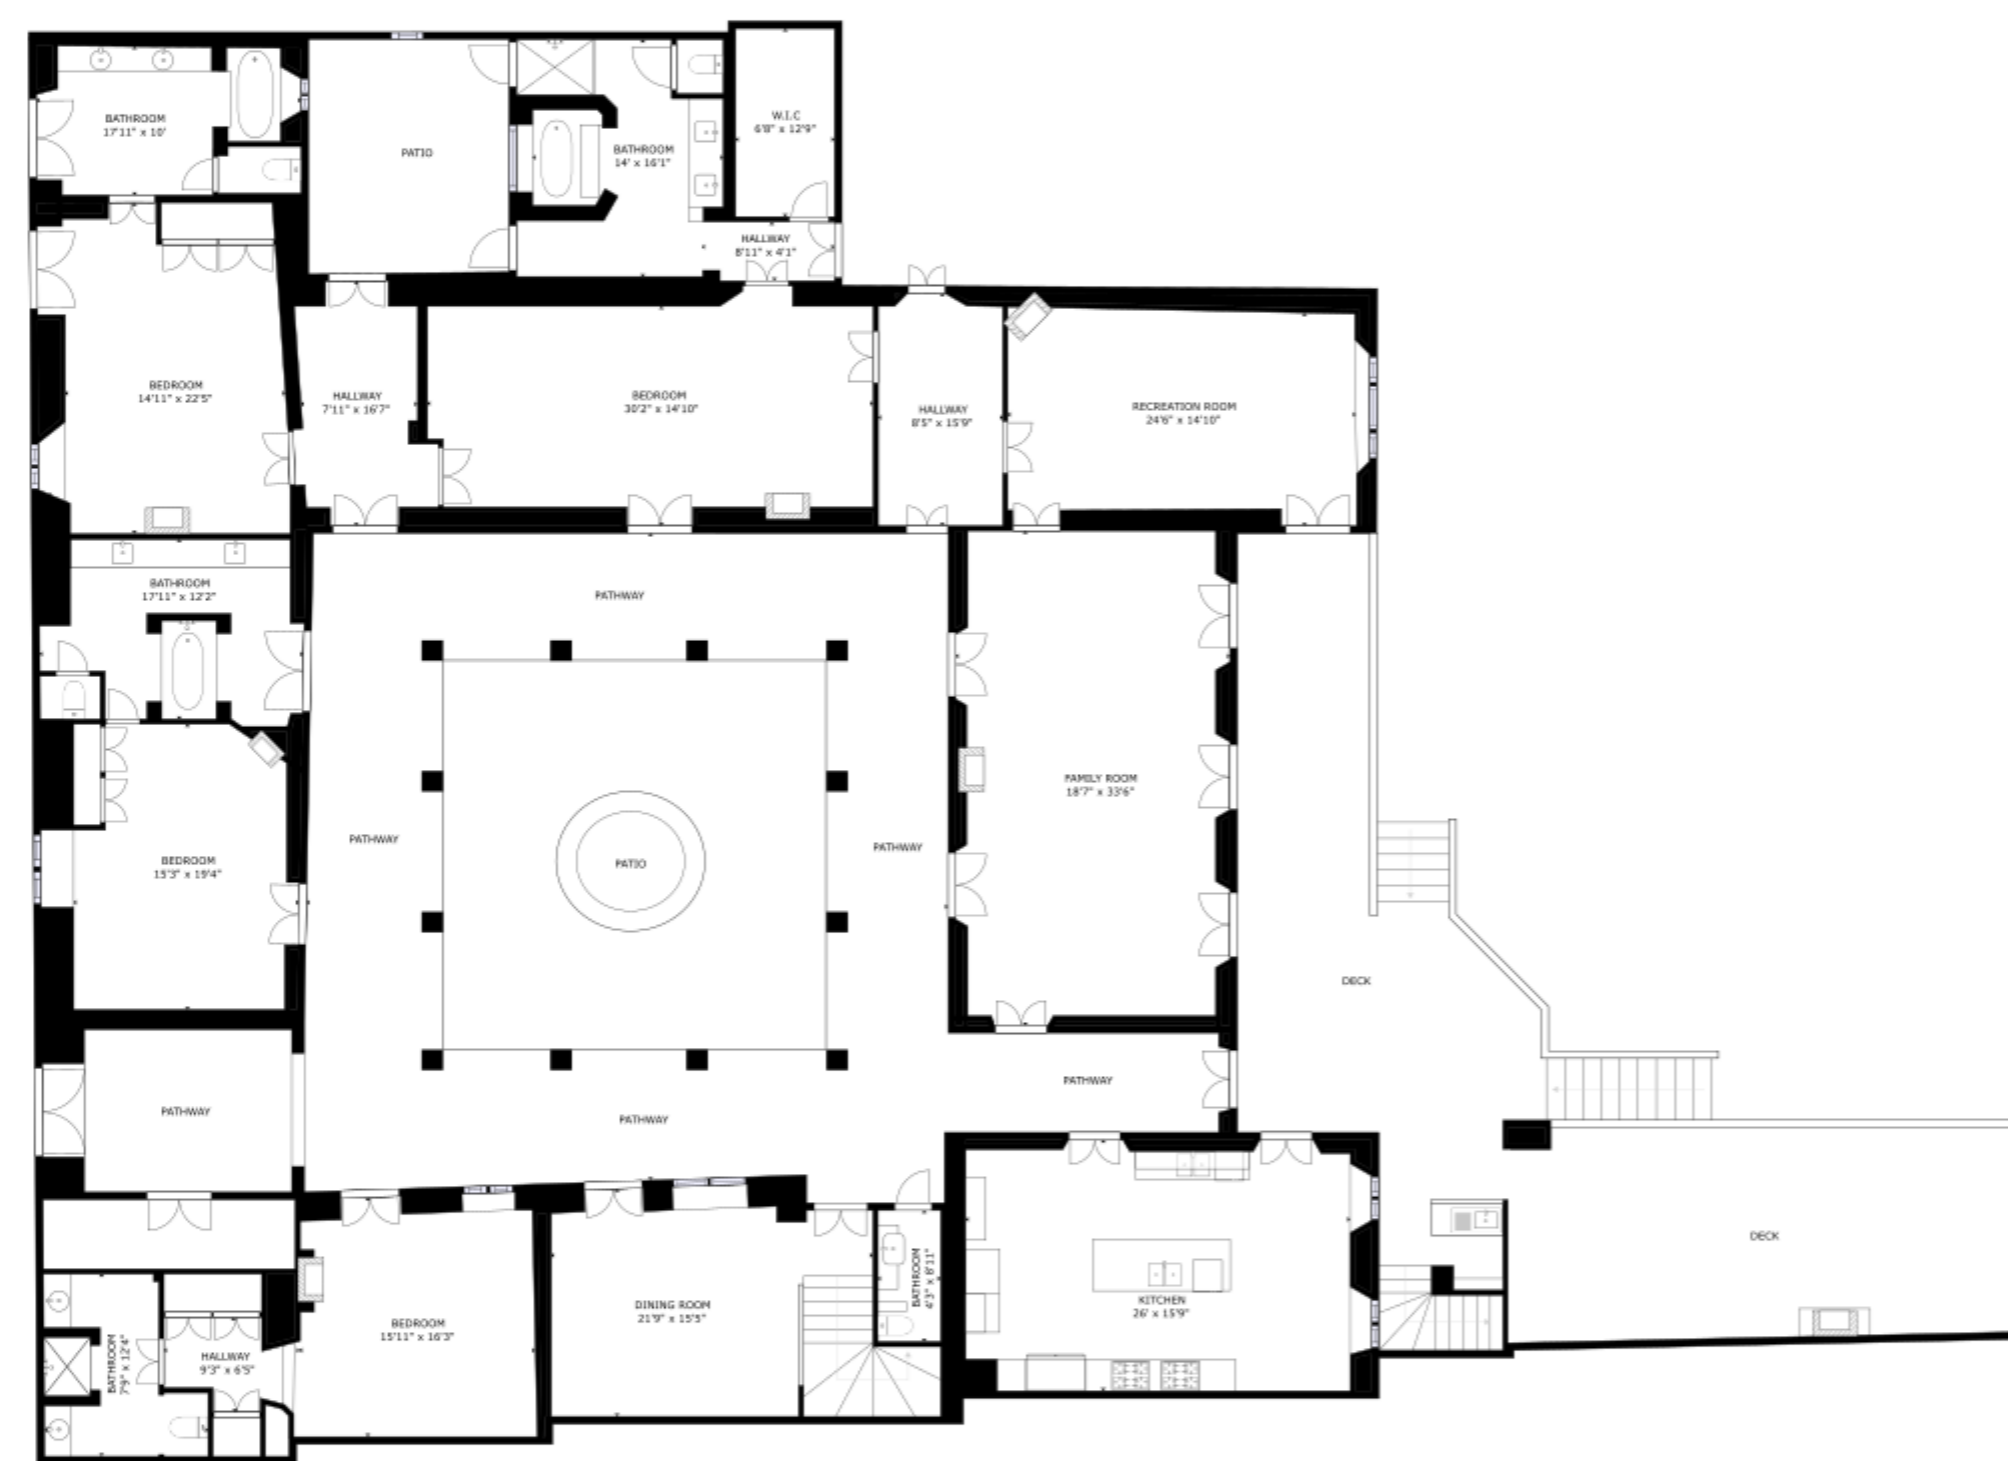

FLOOR 1

FLOOR 2

FLOOR 3

FLOOR 4

FLOOR 5

GROSS INTERNAL AREA

FLOOR 1: 354 sq ft, FLOOR 2: 266 sq ft, FLOOR 3: 4751 sq ft, FLOOR 4: 1408 sq ft, FLOOR 5: 125 sq ft

EXCLUDED AREAS; PATIO: 3603 sq ft, BALCONY: 4287 sq ft, PATHWAY: 1563 sq ft

DECK: 1252 sq ft, ROOFTOP: 1320 sq ft

TOTAL: 6904 sq ft

SIZES AND DIMENSIONS ARE APPROXIMATE, ACTUAL MAY VARY.