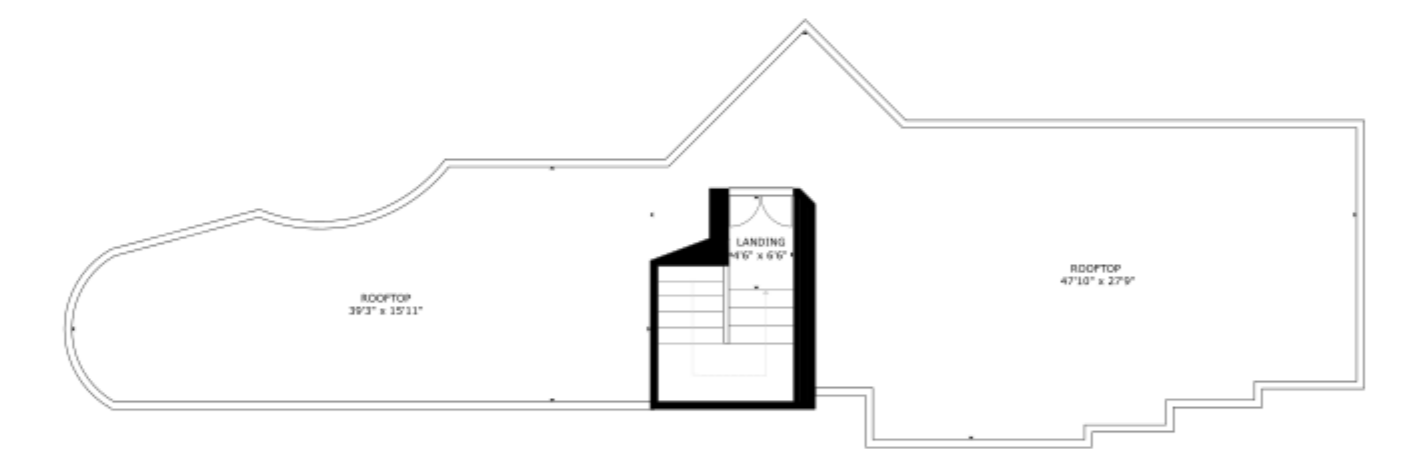

FLOOR 1

FLOOR 2

FLOOR 3

FLOOR 4

FLOOR 5

GROSS INTERNAL AREA

FLOOR 1: 354 sq ft, FLOOR 2: 266 sq ft, FLOOR 3: 4751 sq ft, FLOOR 4: 1408 sq ft, FLOOR 5: 125 sq ft

EXCLUDED AREAS; PATIO: 3603 sq ft, BALCONY: 4287 sq ft, PATHWAY: 1563 sq ft

DECK: 1252 sq ft, ROOFTOP: 1320 sq ft

TOTAL: 6904 sq ft

SIZES AND DIMENSIONS ARE APPROXIMATE, ACTUAL MAY VARY.