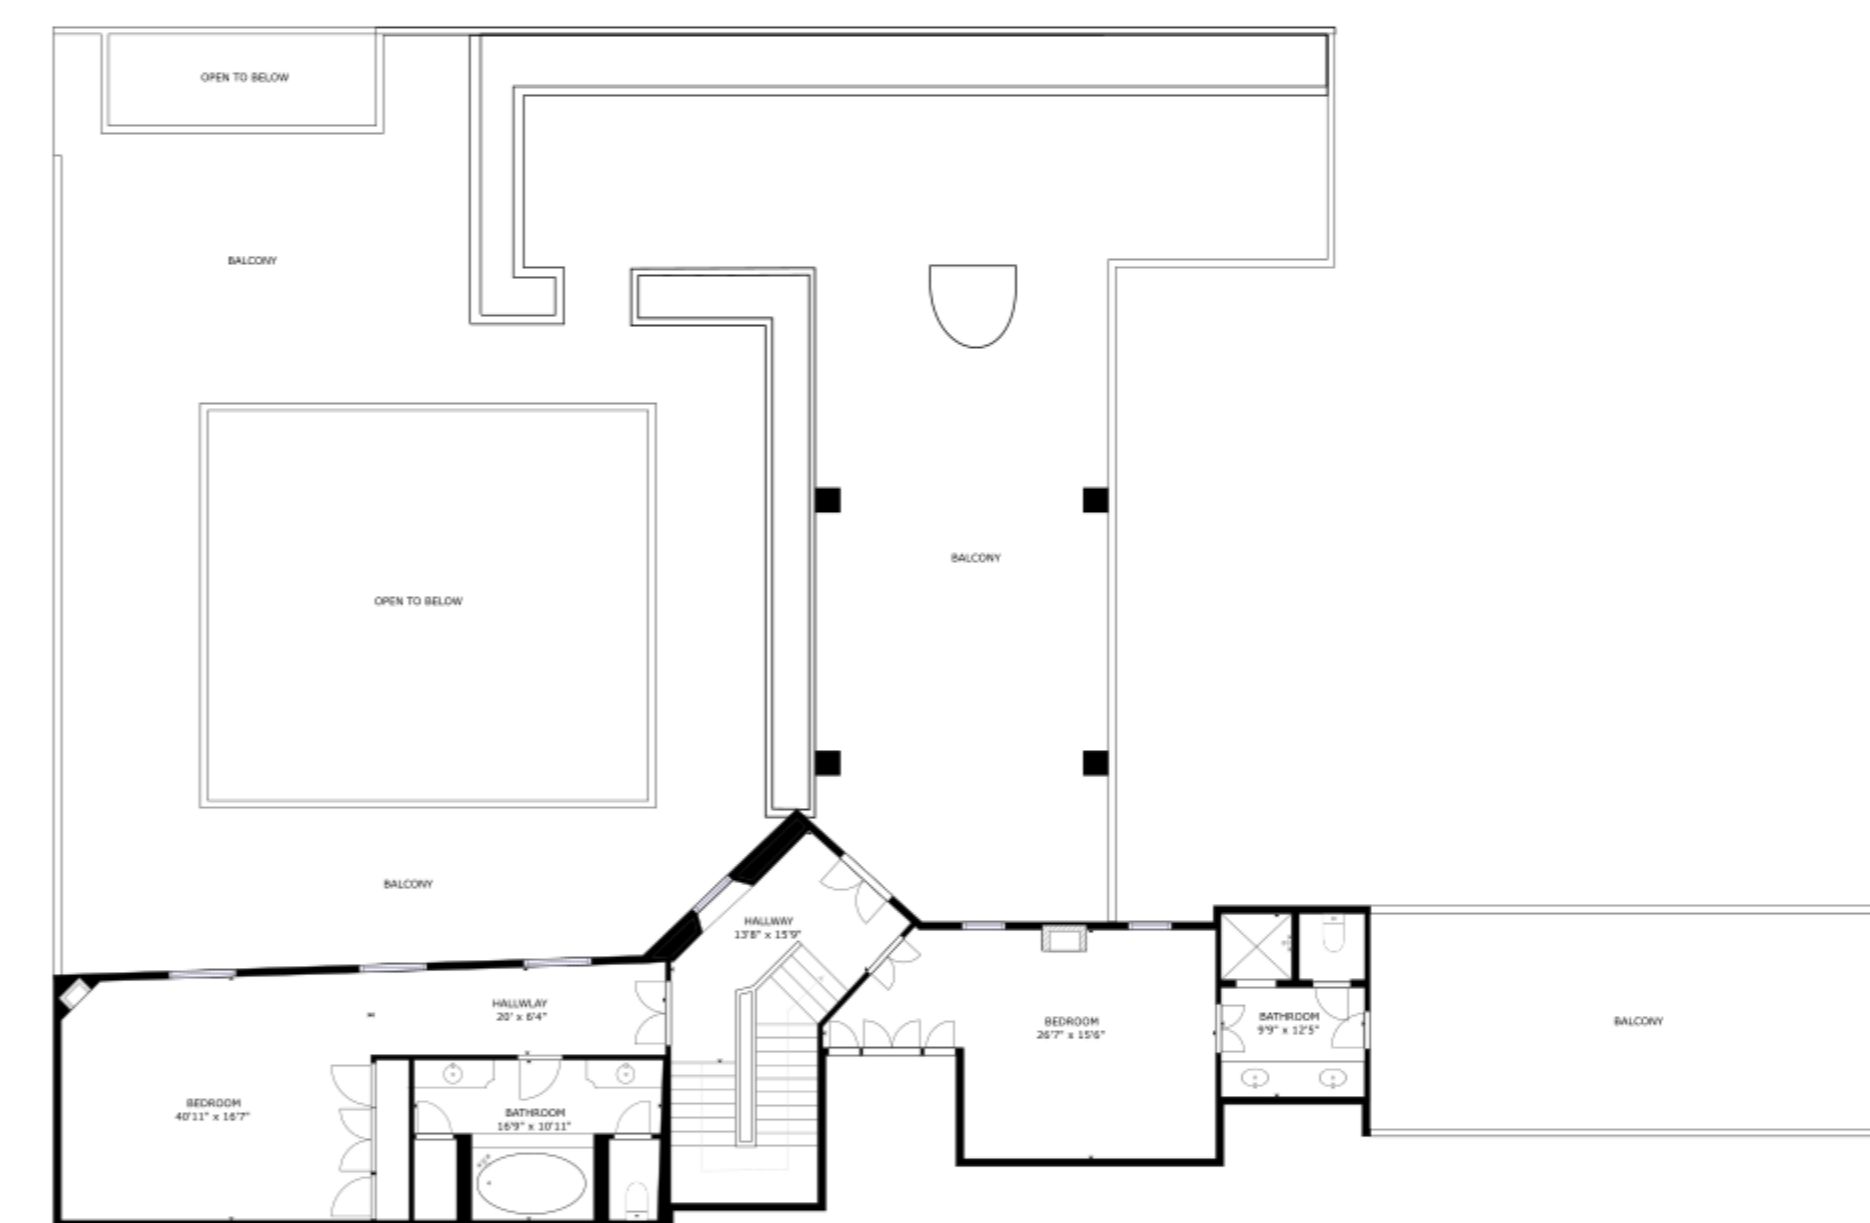

FLOOR 1

FLOOR 2

FLOOR 3

FLOOR 4

FLOOR 5

GROSS INTERNAL AREA

FLOOR 1: 354 sq ft, FLOOR 2: 266 sq ft, FLOOR 3: 4751 sq ft, FLOOR 4: 1408 sq ft, FLOOR 5: 125 sq ft

EXCLUDED AREAS; PATIO: 3603 sq ft, BALCONY: 4287 sq ft, PATHWAY: 1563 sq ft

DECK: 1252 sq ft, ROOFTOP: 1320 sq ft

TOTAL: 6904 sq ft

SIZES AND DIMENSIONS ARE APPROXIMATE, ACTUAL MAY VARY.