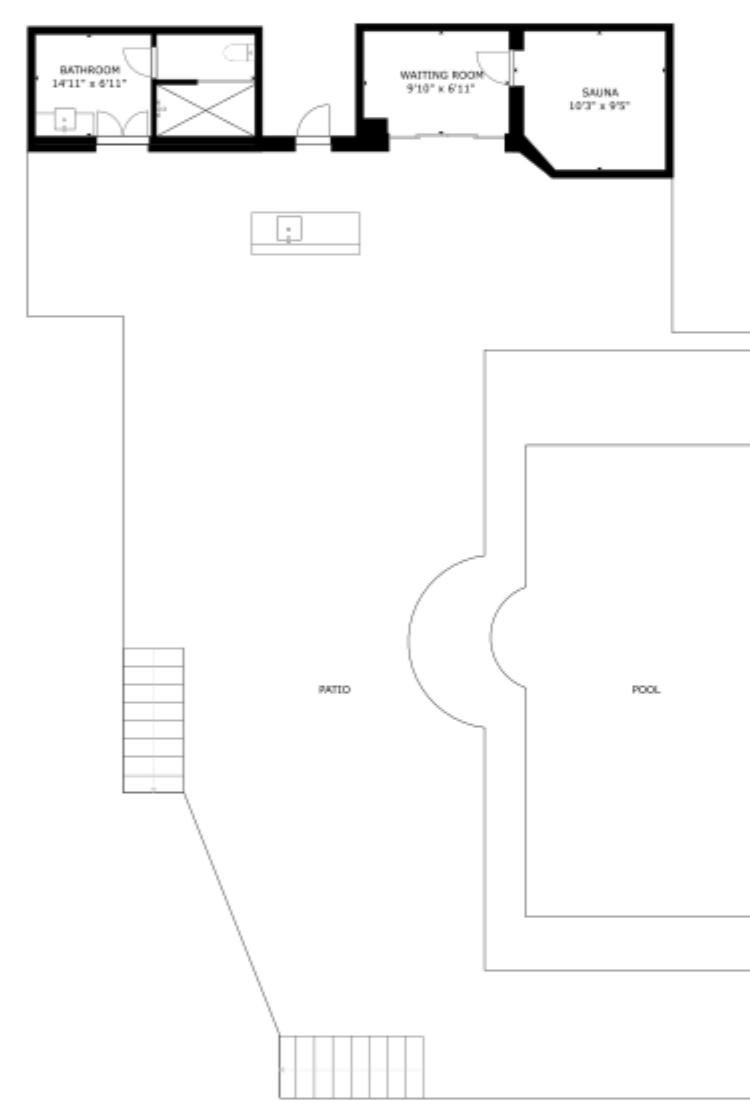

FLOOR 1

FLOOR 2

FLOOR 3

FLOOR 4

FLOOR 5

GROSS INTERNAL AREA

FLOOR 1: 354 sq ft, FLOOR 2: 266 sq ft, FLOOR 3: 4751 sq ft, FLOOR 4: 1408 sq ft, FLOOR 5: 125 sq ft

EXCLUDED AREAS; PATIO: 3603 sq ft, BALCONY: 4287 sq ft, PATHWAY: 1563 sq ft

DECK: 1252 sq ft, ROOFTOP: 1320 sq ft

TOTAL: 6904 sq ft

SIZES AND DIMENSIONS ARE APPROXIMATE, ACTUAL MAY VARY.